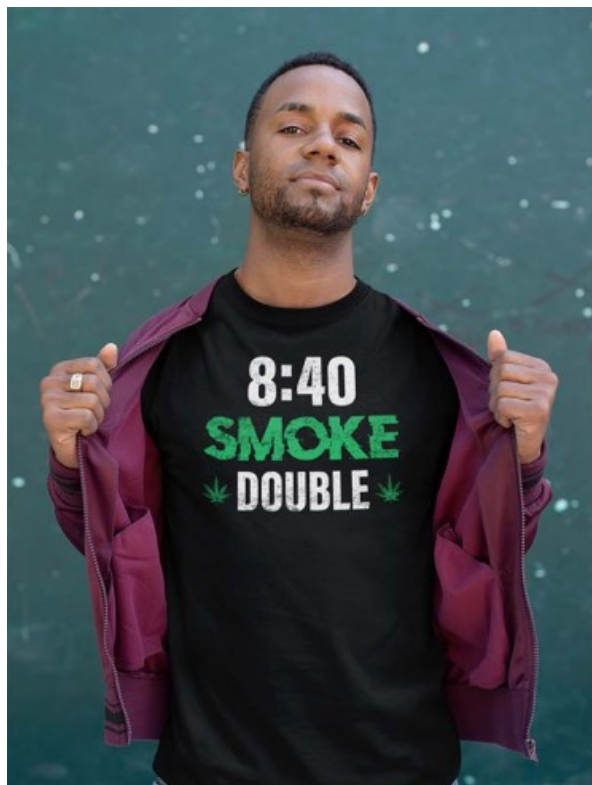

420 " Smoke Double "

Price: \$25.00

Short Description

Part of our 420 Tee series.

∴ 100% Airlume combed and ringspun cotton (fiber content may vary for different colors)

∴ Light fabric (4.2 oz/yd² (142 g/m²))

∴ Retail fit

∴ Tear away label

∴ Runs true to size

	S	M	L	XL	2XL	3XL
Width, in	17.99	20.00	22.01	24.02	25.98	27.99
Length, in	27.99	29.02	30.00	31.02	32.01	32.99
Sleeve length,	8.90	9.17	9.45	9.72	10.00	10.39